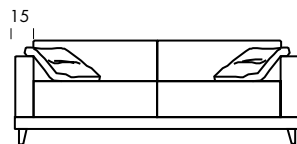

MA003 - SOFA 174 CM
MA004 - SOFA 204 CM
MA005 - SOFA 234 CM - 2PIEZAS